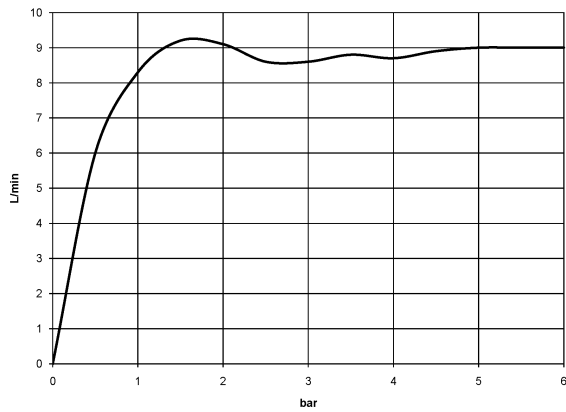

**EDITION PRO Rain shower with wall fixing 220 mm - Chrome**

---

28 649 626

- 450mm projection
- rain flow
- with anti-scale system
- rain shower Ø 220 mm
- rosette Ø 60 mm
- 1/2" connection
- max. flow 14 l/min
- quick clearing

	Chrome	28 649 626-00
	Matte Black	28 649 626-33
	Brushed Chrome	28 649 626-93

**EDITION PRO Rain shower with wall fixing 220 mm - Chrome**

28 649 626

mm [inches]

**Flow rate chart**

**Certificates**

WRAS\_2212012. LGA\_38655.