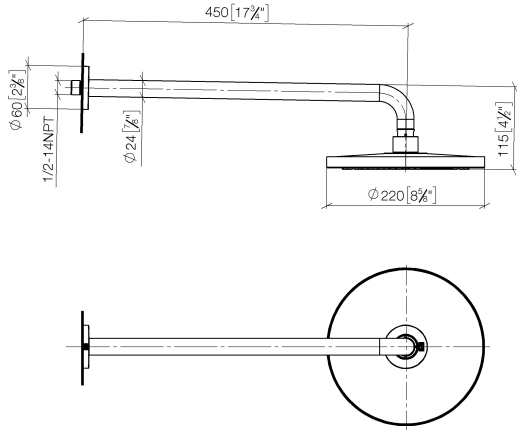

**EDITION PRO Rain shower with wall fixing 220 mm - Chrome**

---

28 649 626

- 450mm projection
- rain flow
- with anti-scale system
- rain shower Ø 220 mm
- rosette Ø 60 mm
- 1/2" connection
- max. flow 14 l/min
- quick clearing

	Chrome	28 649 626-00
	Matte Black	28 649 626-33
	Brushed Chrome	28 649 626-93

**EDITION PRO Rain shower with wall fixing 220 mm - Chrome**

28 649 626

mm [inches]

**Flow rate chart**

**Certificates**

WRAS\_2212012. LGA\_38655.

**EDITION PRO Rain shower with wall fixing 220 mm - Chrome**

28 649 626

**Spare parts list**

No.	Item Number	Name	Quantity used	Delivery time
1	04 30 31 032 00 90	fixing set	1	2
2	09 17 20 120 90	holder	1	2
3	09 14 10 150 90	seal	1	2
4	09 27 97 015-00	rosette	1	10
5	90 11 03 070 00-00	pipe	1	10
6	09 23 01 075 90	insert	1	2
7	04 12 05 092 00-00	shower	1	10
8	90 30 09 069 00 90	key	1	2