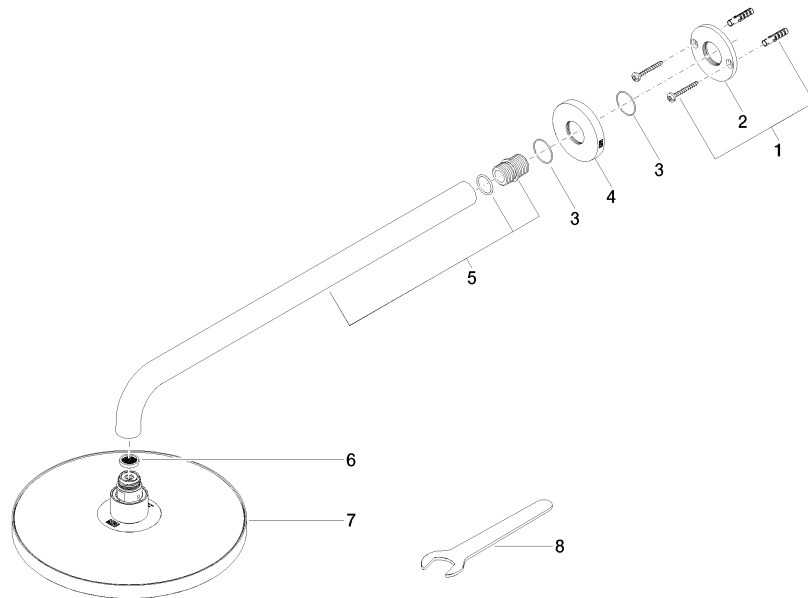

**EDITION PRO Rain shower with wall fixing 220 mm - Chrome**

---

28 649 626

- 450mm projection
- rain flow
- with anti-scale system
- rain shower Ø 220 mm
- rosette Ø 60 mm
- 1/2" connection
- max. flow 14 l/min
- quick clearing

	Chrome	28 649 626-00
	Matte Black	28 649 626-33
	Brushed Chrome	28 649 626-93

**EDITION PRO Rain shower with wall fixing 220 mm - Chrome**

28 649 626

mm [inches]

**Flow rate chart**

**Certificates**

WRAS\_2212012. LGA\_38655.

**EDITION PRO Rain shower with wall fixing 220 mm - Chrome**

28 649 626

**Spare parts list**

No.	Item Number	Name	Quantity used	Delivery time
1	04 30 31 032 00 90	fixing set	1	2
2	09 17 20 120 90	holder	1	2
3	09 14 10 150 90	seal	1	2
4	09 27 97 015-00	rosette	1	10
5	90 11 03 070 00-00	pipe	1	10
6	09 23 01 075 90	insert	1	2
7	04 12 05 092 00-00	shower	1	10
8	90 30 09 069 00 90	key	1	2